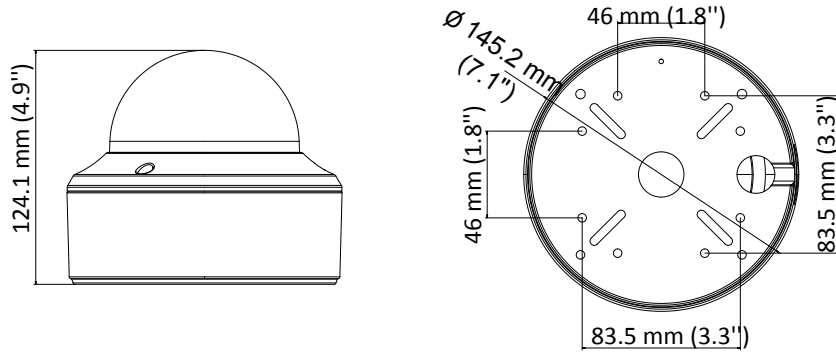

Order Models

DS-2CE56D0T-VPIR3E

Dimension